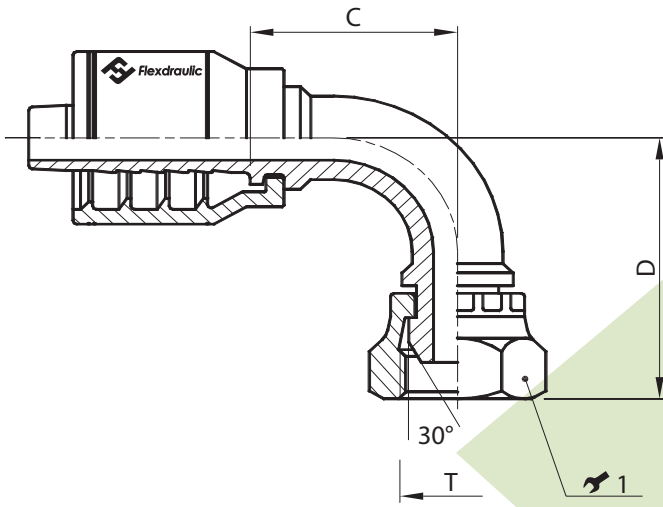

BSPP (British Standard Pipe Parallel)

BSPP Female Swivel - 90° Elbow
(30° Cone Seat)

One Piece Bite The Wire

Part #	Hose I.D.		BSPP Thread (T)	Cutoff (C)	Drop (D)	Wrench	
	Inch	Size				Inch	Inch
A04-74P	1/4"	-04	1/4" - 19	1.08"	1.23"	3/4"	19
A06-76P	3/8"	-06	3/8" - 19	1.28"	1.42"	7/8"	22
A06-78P	3/8"	-06	1/2" - 14	1.28"	1.52"	1 1/16"	27
A08-78P	1/2"	-08	1/2" - 14	1.54"	1.70"	1 1/16"	27
A08-80P	1/2"	-08	5/8" - 14	1.83"	2.30"	1 1/16"	27
A10-80P	5/8"	-10	5/8" - 14	1.83"	2.30"	1 1/16"	27
A12-82P	3/4"	-12	3/4" - 14	2.46"	2.65"	1 1/4"	32
A16-86P	1"	-16	1" - 11	2.81"	3.21"	1 1/2"	38